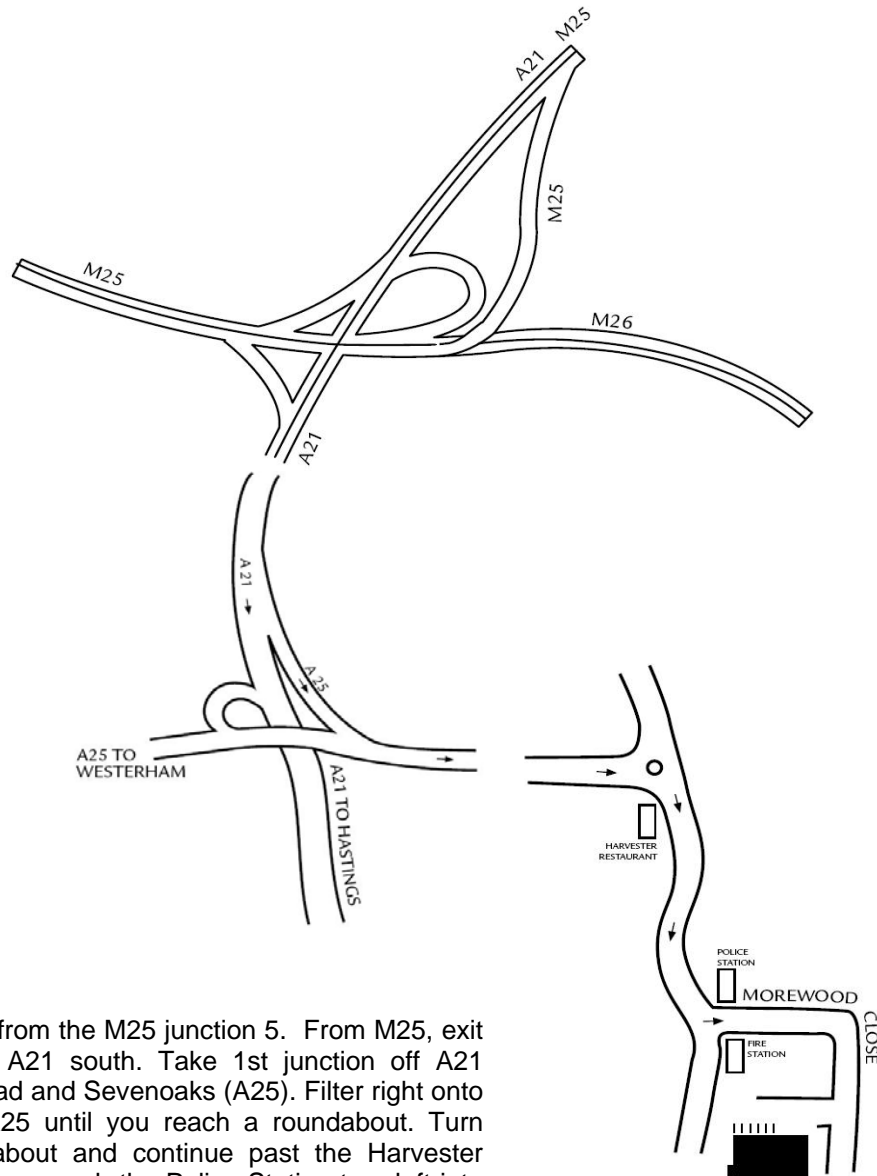

Location map

Discover the versatility and desirability of ArmourColor and Armourcoat products for yourself. See how the range of finishes and colours come to life in our Sevenoaks showroom.

Just a few minutes from the M25 junction 5. From M25, exit at junction 5 onto A21 south. Take 1st junction off A21 signposted Riverhead and Sevenoaks (A25). Filter right onto A25. Remain on A25 until you reach a roundabout. Turn right at the roundabout and continue past the Harvester Restaurant. When you reach the Police Station turn left into Morewood Close.

Follow the road around the corner and then turn right. Visitors parking bay are immediately on your left. Reception can be found on the first floor.